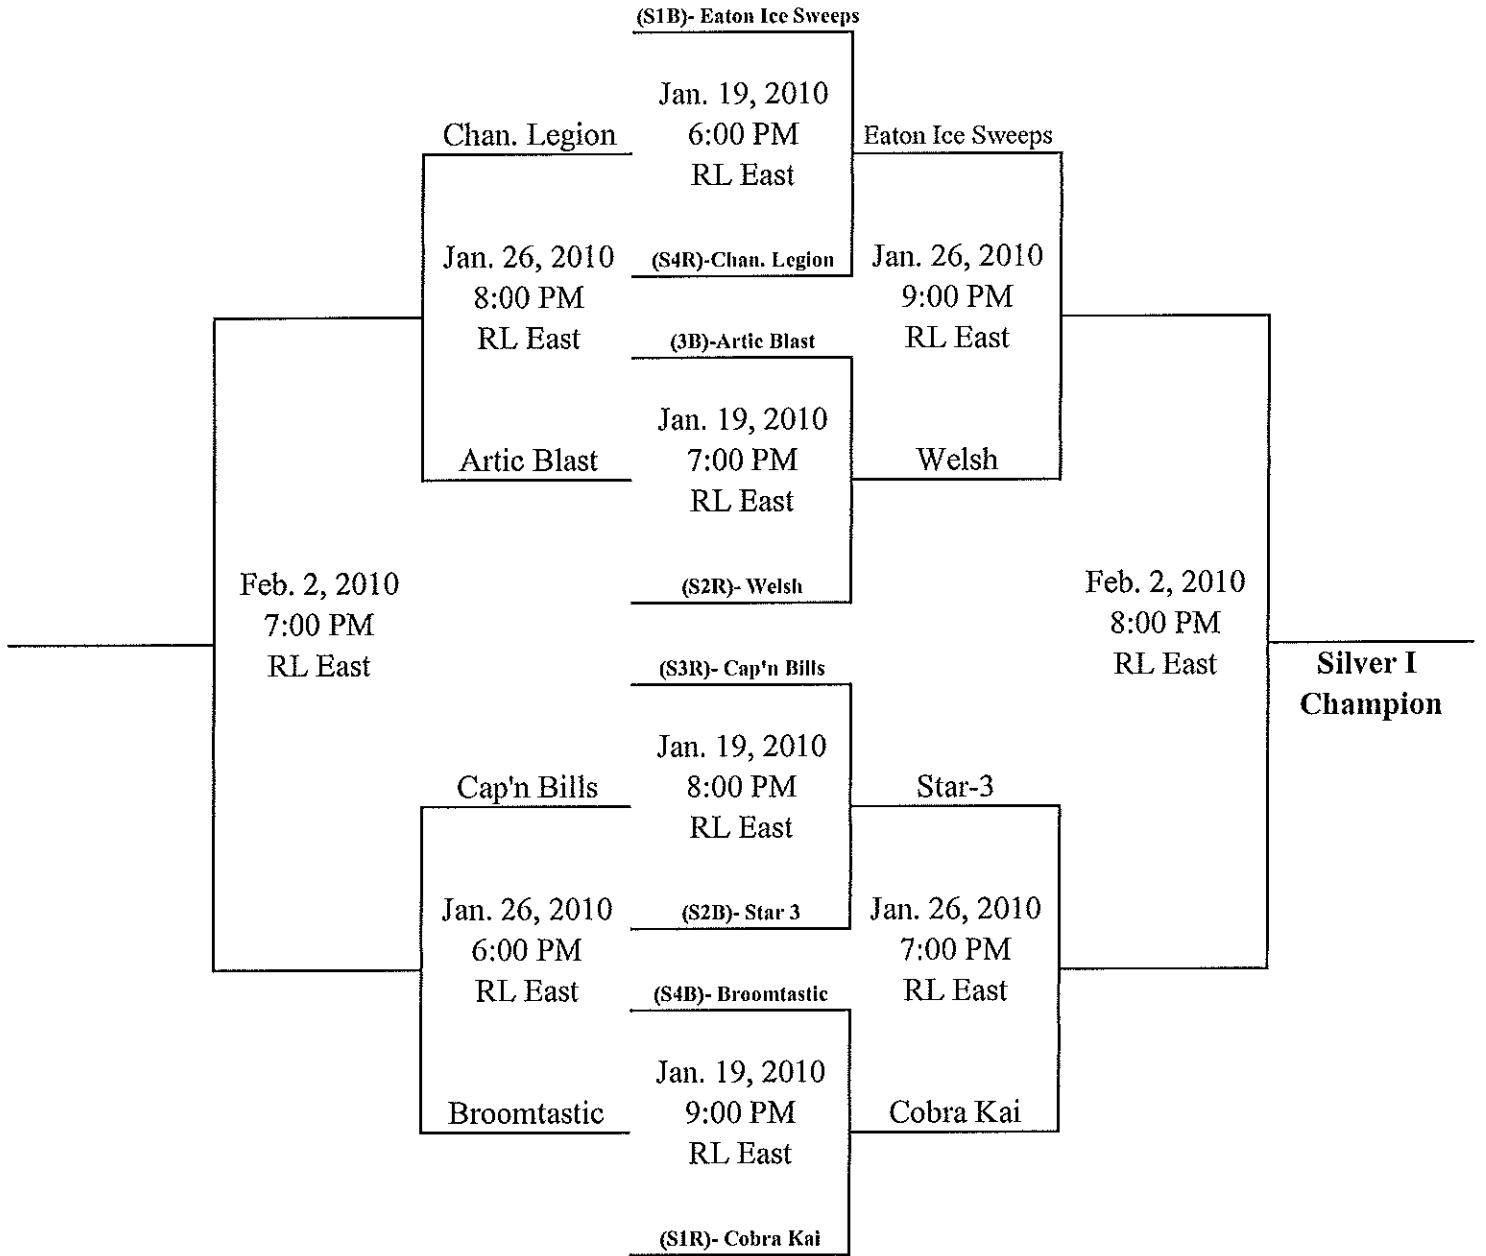

Men's Silver I Broomball Playoffs

1/20/2010