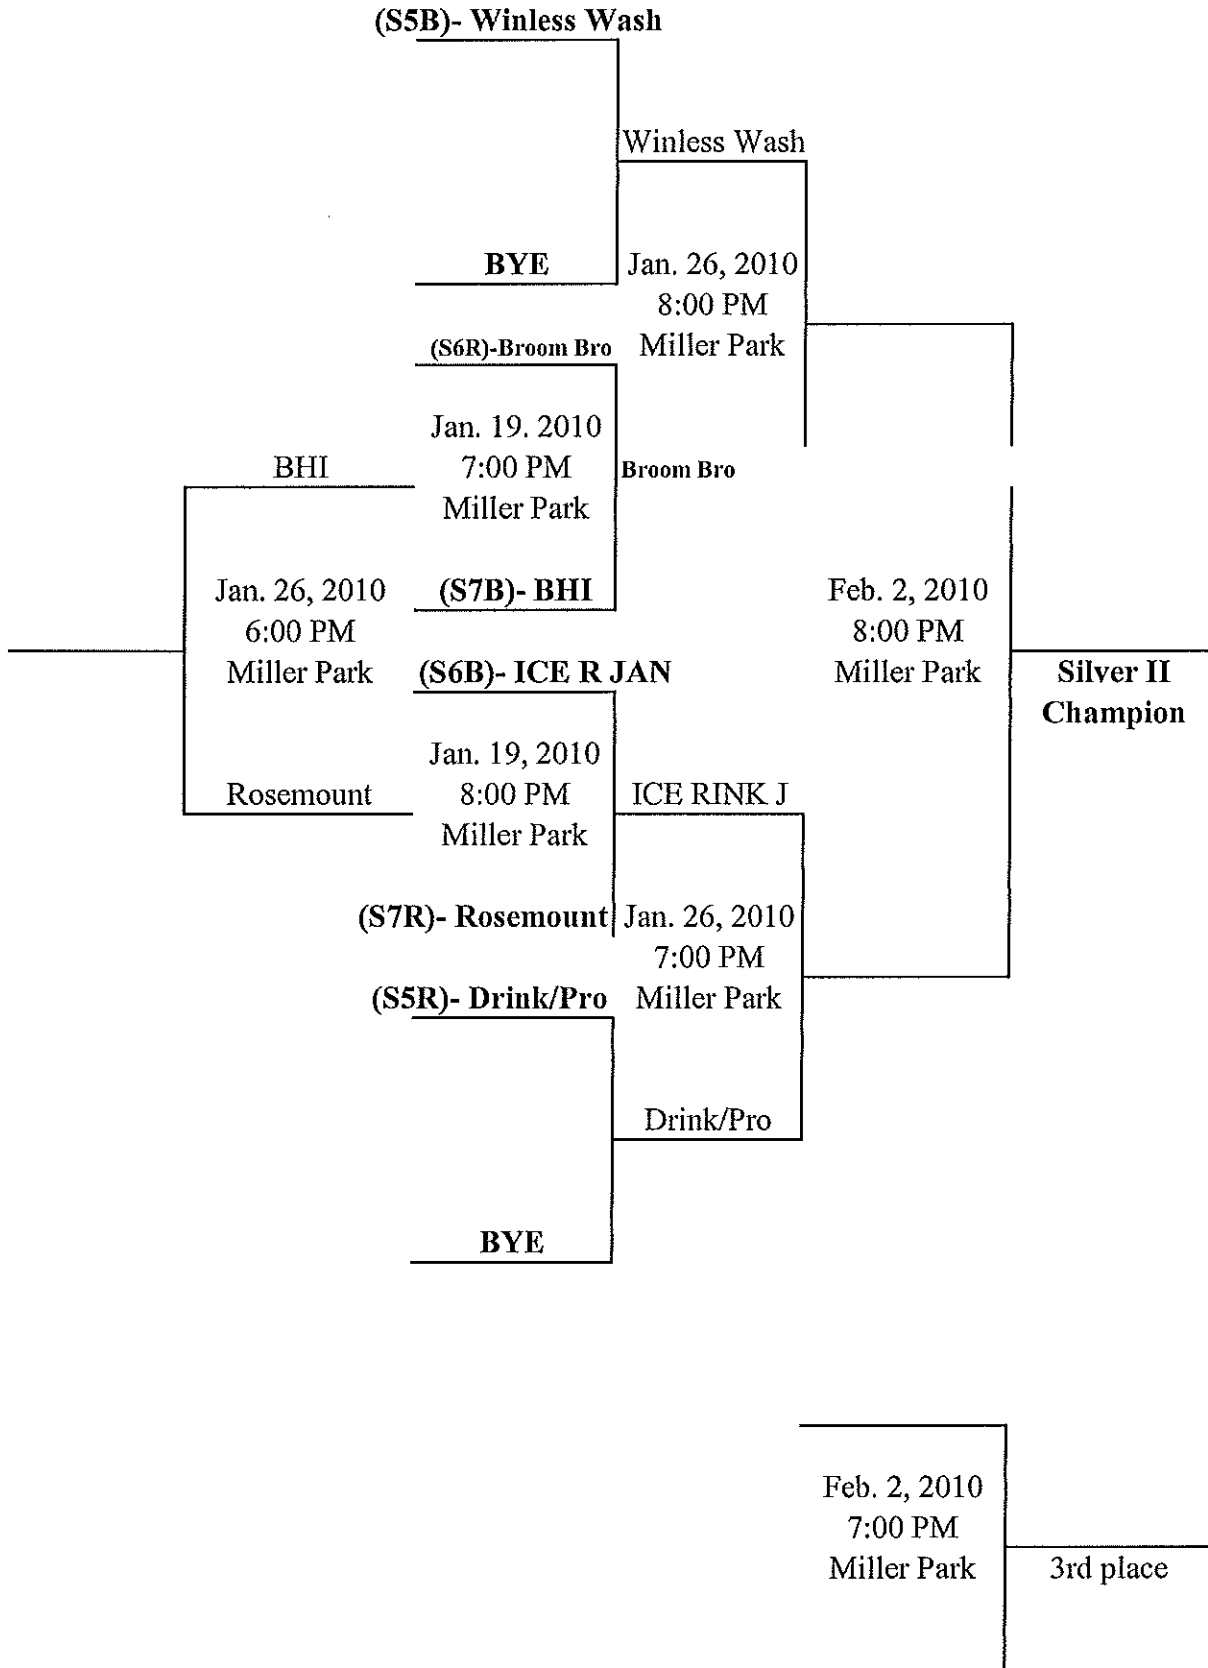

Men's Silver II Broomball Playoffs

1/20/2010