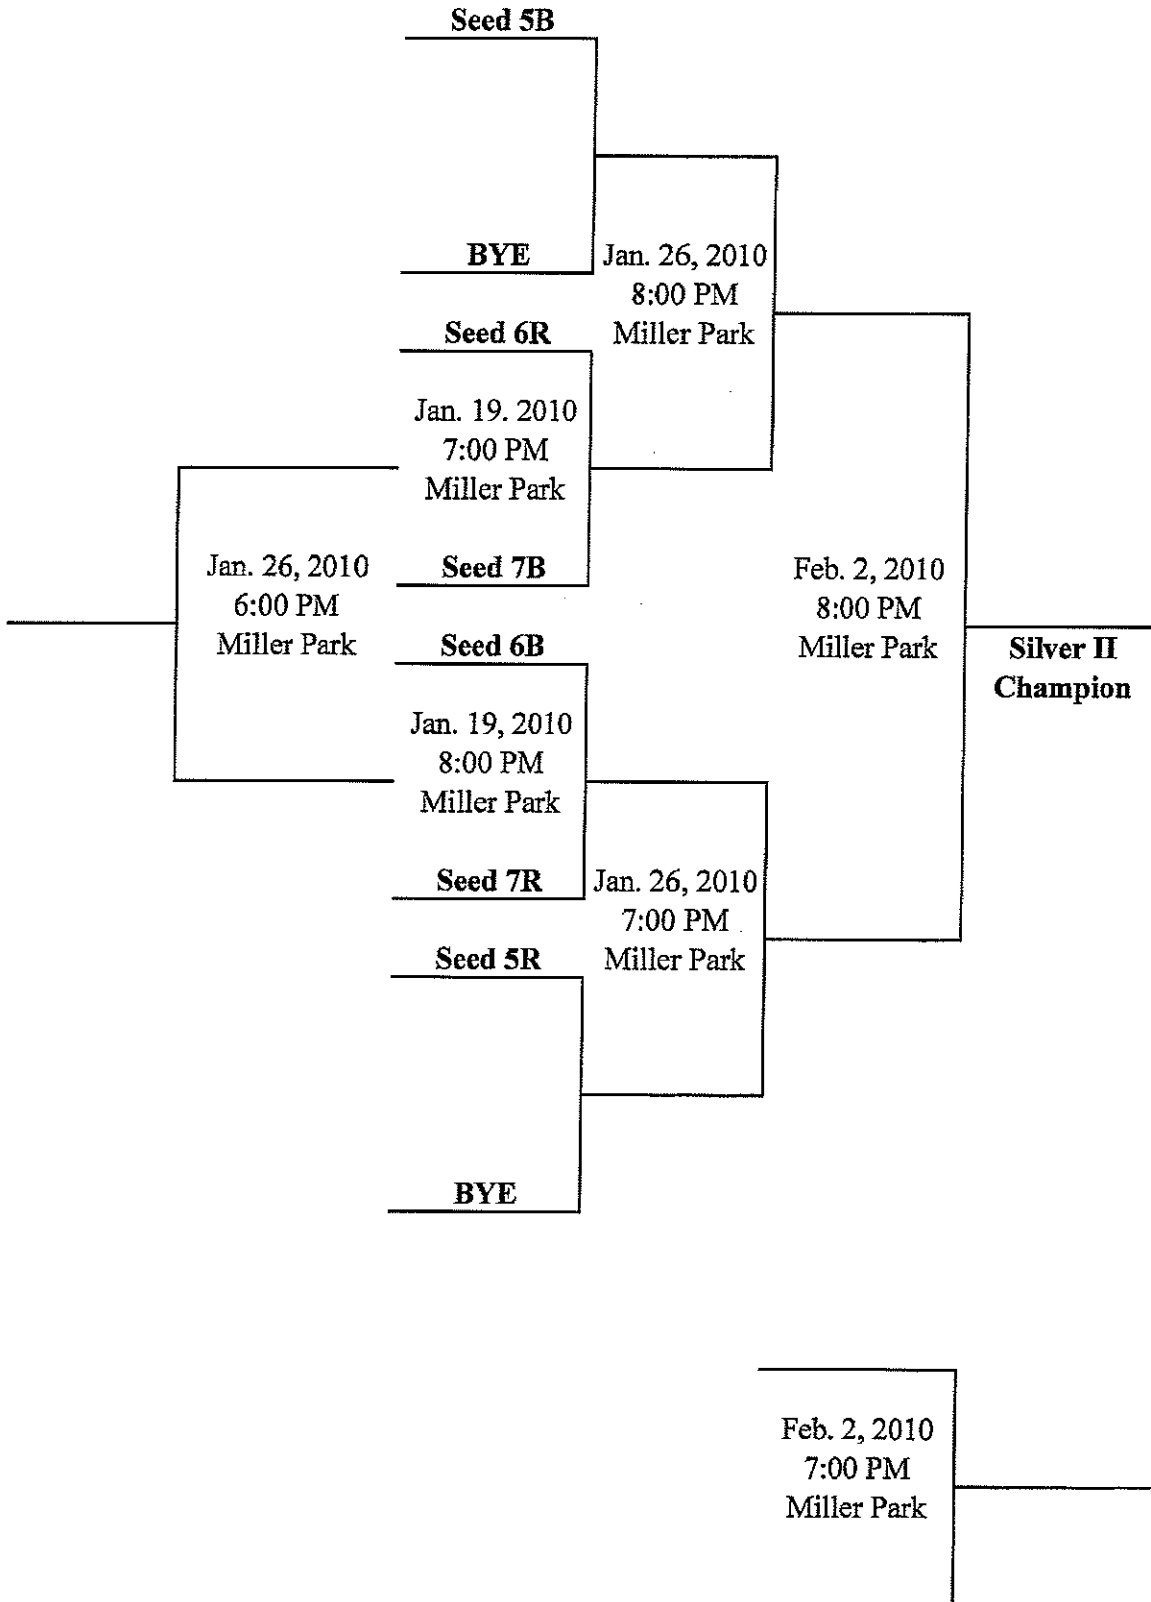

Men's Silver II Broomball Playoffs

12/10/2009