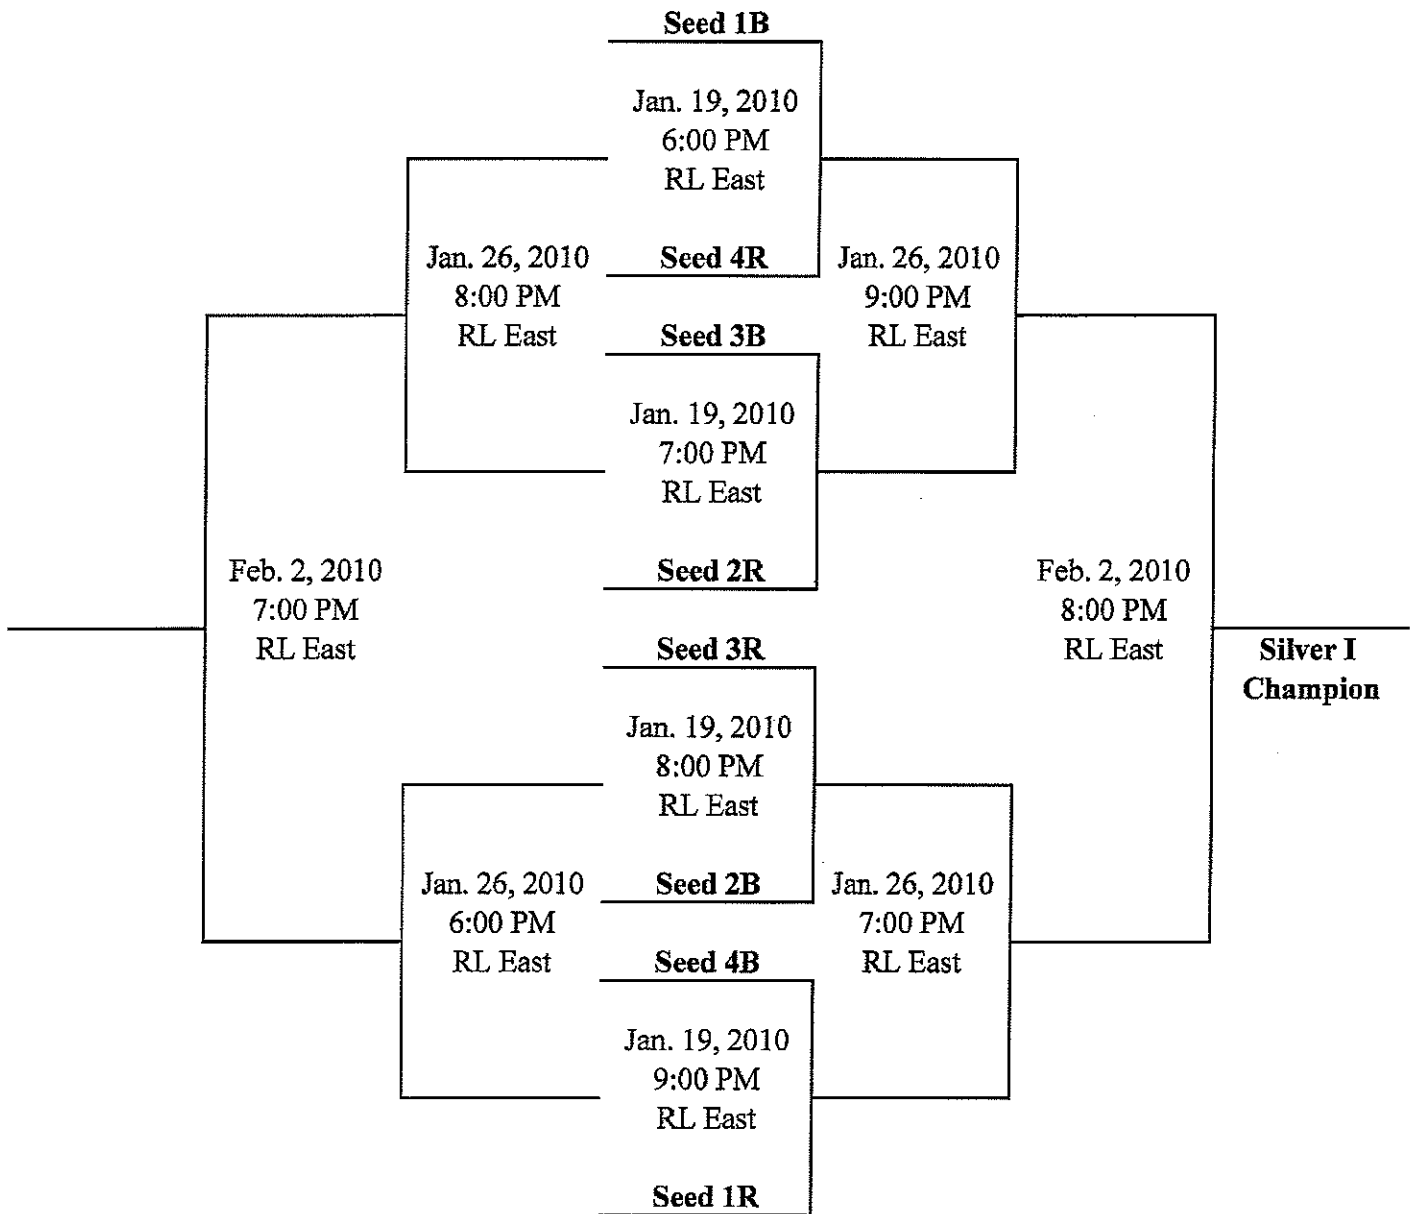

Men's Silver I Broomball Playoffs

12/10/2009