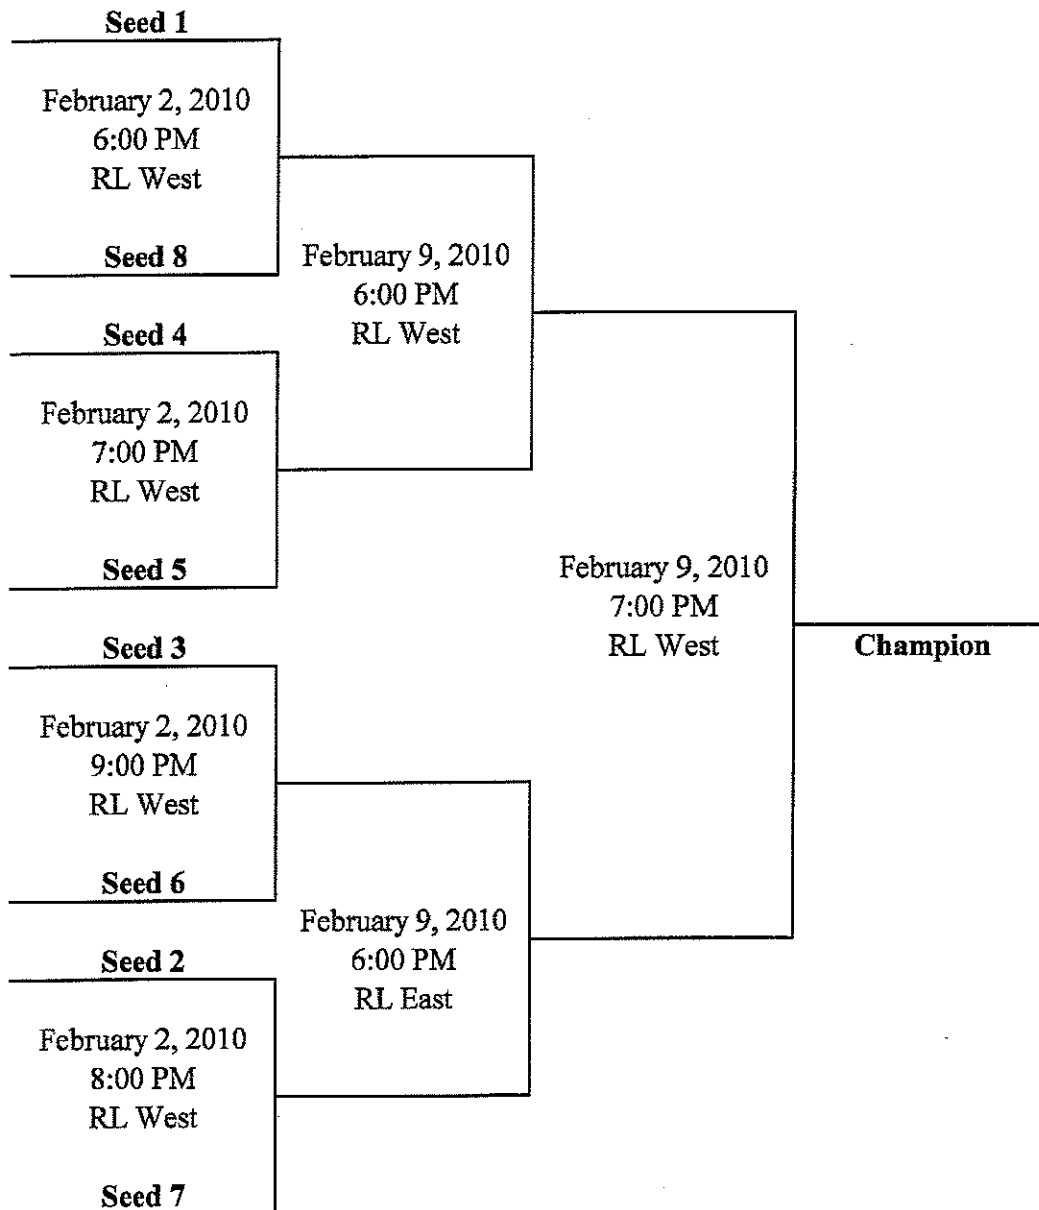

Men's Gold Broomball Playoffs

12/8/2009